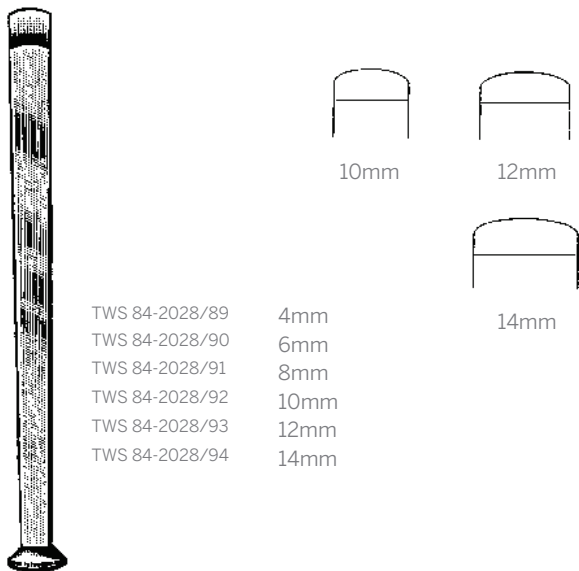

6 1/4" (159mm)
straight

- TWS 84-2028/80 straight
- TWS 84-2028/81 curved, guard right
- TWS 84-2028/82 curved, guard left

SILVER OSTEOTOME

7" (178mm)
with single guard

- TWS 84-2028/77 6mm
- TWS 84-2028/78 12mm
- TWS 84-2028/79 18mm

U.S. ARMY PATTERN OSTEOTOME

7" (178mm)

TW Surgical

OSTEOTOMES, CHISELS AND GOUGES

TWS 84-2028/83	6mm
TWS 84-2028/84	12mm
TWS 84-2028/85	14mm

U.S. ARMY PATTERN CHISEL
7" (178mm)

TWS 84-2028/86	6mm
TWS 84-2028/87	12mm
TWS 84-2028/88	14mm

U.S. ARMY PATTERN GOUGE
7" (178mm)

TWS 84-2028/89	4mm
TWS 84-2028/90	6mm
TWS 84-2028/91	8mm
TWS 84-2028/92	10mm
TWS 84-2028/93	12mm
TWS 84-2028/94	14mm

ALEXANDER CHISEL
7" (178mm)

TWS 84-2028/95	4mm
TWS 84-2028/96	6mm
TWS 84-2028/97	8mm
TWS 84-2028/98	10mm
TWS 84-2028/99	12mm
TWS 84-2029/00	14mm