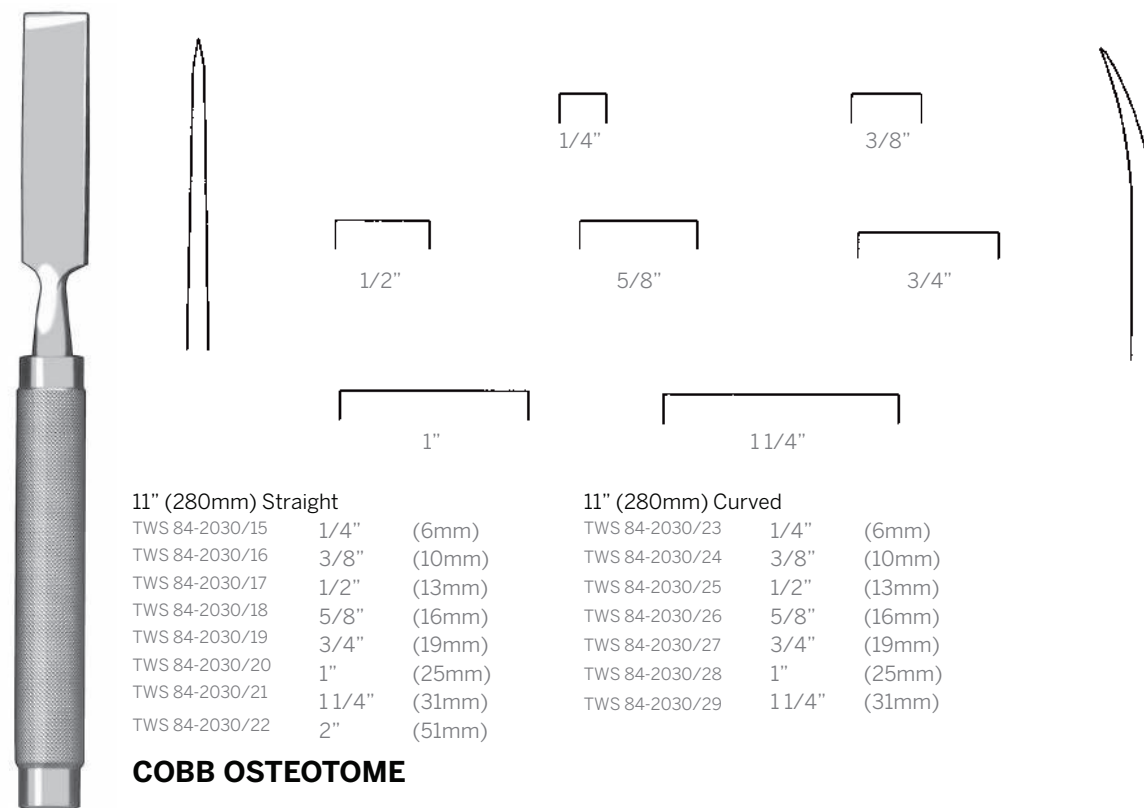

9" (229mm) Curved

TWS 84-2030/03	1/4" (6mm)
TWS 84-2030/04	3/8" (10mm)
TWS 84-2030/05	1/2" (13mm)
TWS 84-2030/06	5/8" (16mm)
TWS 84-2030/07	3/4" (19mm)
TWS 84-2030/08	7/8" (22mm)
TWS 84-2030/09	1" (25mm)
TWS 84-2030/10	1 1/8" (29mm)
TWS 84-2030/11	1 1/4" (31mm)
TWS 84-2030/12	1 1/2" (38mm)

HIBBS GOUGE

TW Surgical

OSTEOTOMES, CHISELS AND GOUGES

SHOULDER PENETRATING GOUGE

SWAN NECK GOUGE

11" (280mm) Straight

TWS 84-2030/15	1/4"	(6mm)
TWS 84-2030/16	3/8"	(10mm)
TWS 84-2030/17	1/2"	(13mm)
TWS 84-2030/18	5/8"	(16mm)
TWS 84-2030/19	3/4"	(19mm)
TWS 84-2030/20	1"	(25mm)
TWS 84-2030/21	1 1/4"	(31mm)
TWS 84-2030/22	2"	(51mm)

11" (280mm) Curved

TWS 84-2030/23	1/4"	(6mm)
TWS 84-2030/24	3/8"	(10mm)
TWS 84-2030/25	1/2"	(13mm)
TWS 84-2030/26	5/8"	(16mm)
TWS 84-2030/27	3/4"	(19mm)
TWS 84-2030/28	1"	(25mm)
TWS 84-2030/29	1 1/4"	(31mm)

COBB OSTEOTOME

TW Surgical

OSTEOTOMES, CHISELS AND GOUGES

TWS 84-2030/30
straight
5/32" (7mm) blade width

TWS 84-2030/31
medium curve
5/32" (7mm) blade width

TWS 84-2030/33
strong curve
5/32" (7mm) blade width