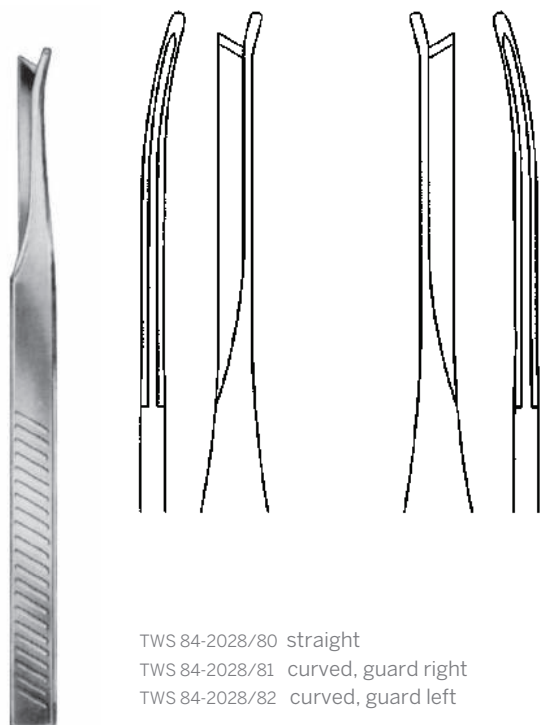

HOKE CHISEL

5 1/4" (133mm)
straight

- TWS 84-2028/68 2mm
- TWS 84-2028/69 4mm
- TWS 84-2028/70 6mm
- TWS 84-2028/71 8mm
- TWS 84-2028/72 10mm
- TWS 84-2028/73 12mm
- TWS 84-2028/74 15mm

SHEEHAN OSTEOTOME

6 1/4" (159mm)
straight

- TWS 84-2028/80 straight
- TWS 84-2028/81 curved, guard right
- TWS 84-2028/82 curved, guard left

SILVER OSTEOTOME

7" (178mm)
with single guard

- TWS 84-2028/77 6mm
- TWS 84-2028/78 12mm
- TWS 84-2028/79 18mm