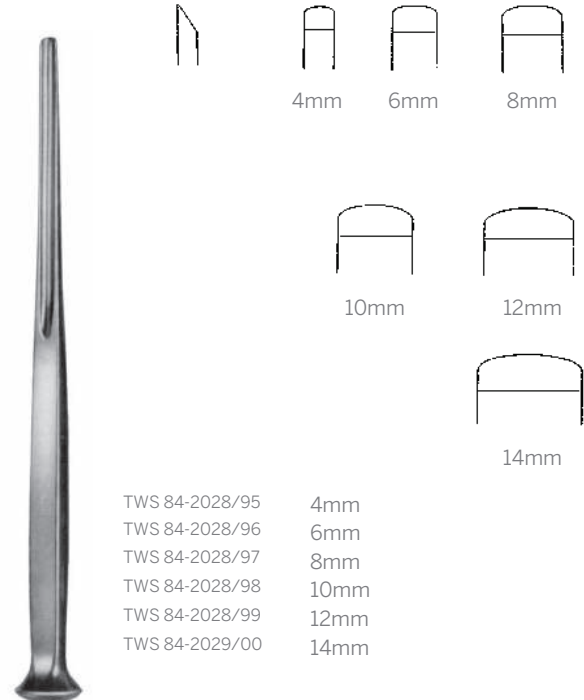

6 1/4" (159mm)
straight

- TWS 84-2028/80 straight
- TWS 84-2028/81 curved, guard right
- TWS 84-2028/82 curved, guard left

SILVER OSTEOTOME

7" (178mm)
with single guard

- TWS 84-2028/77 6mm
- TWS 84-2028/78 12mm
- TWS 84-2028/79 18mm

U.S. ARMY PATTERN OSTEOTOME

7" (178mm)

TW Surgical

OSTEOTOMES, CHISELS AND GOUGES

TWS 84-2028/83	6mm
TWS 84-2028/84	12mm
TWS 84-2028/85	14mm

U.S. ARMY PATTERN CHISEL
7" (178mm)

TWS 84-2028/86	6mm
TWS 84-2028/87	12mm
TWS 84-2028/88	14mm

U.S. ARMY PATTERN GOUGE
7" (178mm)

TWS 84-2028/89	4mm
TWS 84-2028/90	6mm
TWS 84-2028/91	8mm
TWS 84-2028/92	10mm
TWS 84-2028/93	12mm
TWS 84-2028/94	14mm

ALEXANDER CHISEL
7" (178mm)

TWS 84-2028/95	4mm
TWS 84-2028/96	6mm
TWS 84-2028/97	8mm
TWS 84-2028/98	10mm
TWS 84-2028/99	12mm
TWS 84-2029/00	14mm

ALEXANDER GOUGE
7" (178mm)

Treasure Wright (U.K.) Ltd.

128-160 City Road, London, EC1V 2NX, United Kingdom
info@twrightmedical.com

TW Surgical

TWS 84-2029/01	4mm
TWS 84-2029/02	6mm
TWS 84-2029/03	8mm
TWS 84-2029/04	10mm
TWS 84-2029/05	12mm