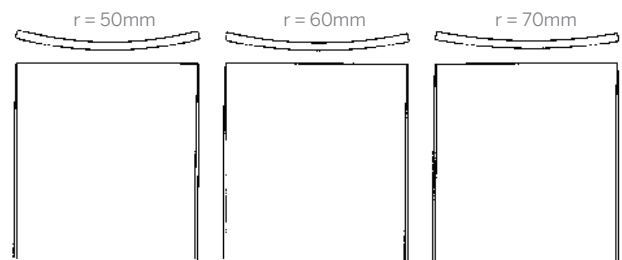

CHISEL BLADES

KEY
TWS 84-2027/91

Phenolic handle is autoclavable to 290°F (143°C).

- TWS 84-2027/95 1" width, 50mm radius
- TWS 84-2027/96 1" width, 60mm radius
- TWS 84-2027/97 1" width, 70mm radius

Blades should be discarded after use.