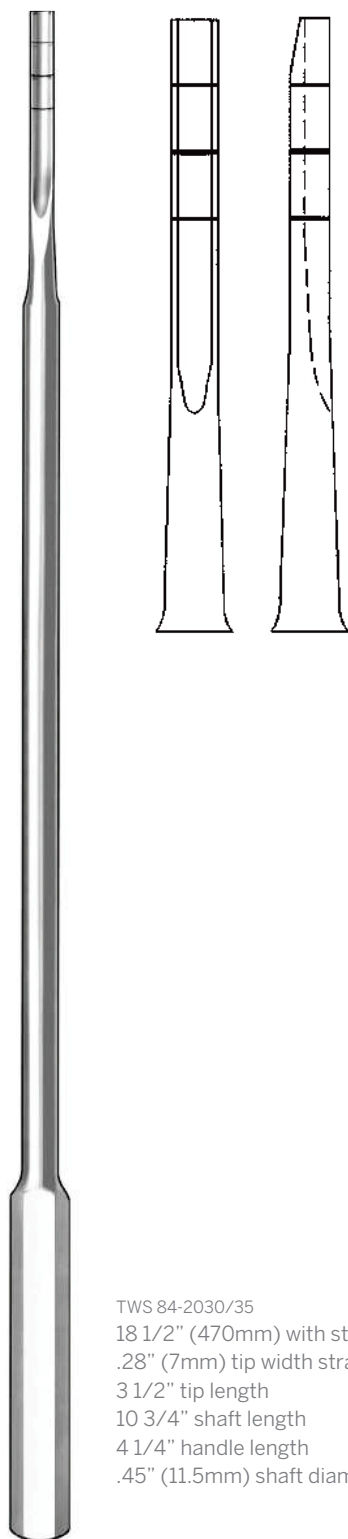

TW Surgical

OSTEOTOMES, CHISELS AND GOUGES

TWS 84-2030/35
18 1/2" (470mm) with stainless steel handle
.28" (7mm) tip width straight
3 1/2" tip length
10 3/4" shaft length
4 1/4" handle length
.45" (11.5mm) shaft diameter

ENDOSCOPIC HIBBS GOUGE