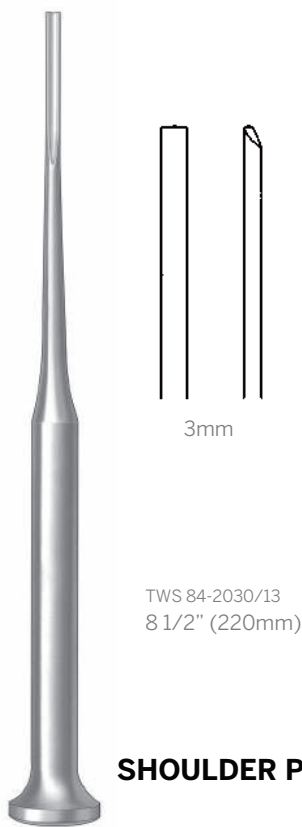

CHISEL BLADES

KEY
TWS 84-2027/91

Phenolic handle is autoclavable to 290°F (143°C).

- TWS 84-2027/95 1" width, 50mm radius
- TWS 84-2027/96 1" width, 60mm radius
- TWS 84-2027/97 1" width, 70mm radius

Blades should be discarded after use.

HIBBS CHISEL

9" (229mm) Straight

TWS 84-2029/93	1/4" (6mm)
TWS 84-2029/94	3/8" (10mm)
TWS 84-2029/95	1/2" (13mm)
TWS 84-2029/96	5/8" (16mm)
TWS 84-2029/97	3/4" (19mm)
TWS 84-2029/98	7/8" (22mm)
TWS 84-2029/99	1" (25mm)
TWS 84-2030/00	1 1/8" (29mm)
TWS 84-2030/01	1 1/4" (31mm)
TWS 84-2030/02	1 1/2" (38mm)

9" (229mm) Curved

TWS 84-2030/03	1/4" (6mm)
TWS 84-2030/04	3/8" (10mm)
TWS 84-2030/05	1/2" (13mm)
TWS 84-2030/06	5/8" (16mm)
TWS 84-2030/07	3/4" (19mm)
TWS 84-2030/08	7/8" (22mm)
TWS 84-2030/09	1" (25mm)
TWS 84-2030/10	1 1/8" (29mm)
TWS 84-2030/11	1 1/4" (31mm)
TWS 84-2030/12	1 1/2" (38mm)

HIBBS GOUGE

TW Surgical

OSTEOTOMES, CHISELS AND GOUGES

SHOULDER PENETRATING GOUGE

SWAN NECK GOUGE

11" (280mm) Straight

TWS 84-2030/15	1/4"	(6mm)
TWS 84-2030/16	3/8"	(10mm)
TWS 84-2030/17	1/2"	(13mm)
TWS 84-2030/18	5/8"	(16mm)
TWS 84-2030/19	3/4"	(19mm)
TWS 84-2030/20	1"	(25mm)
TWS 84-2030/21	1 1/4"	(31mm)
TWS 84-2030/22	2"	(51mm)