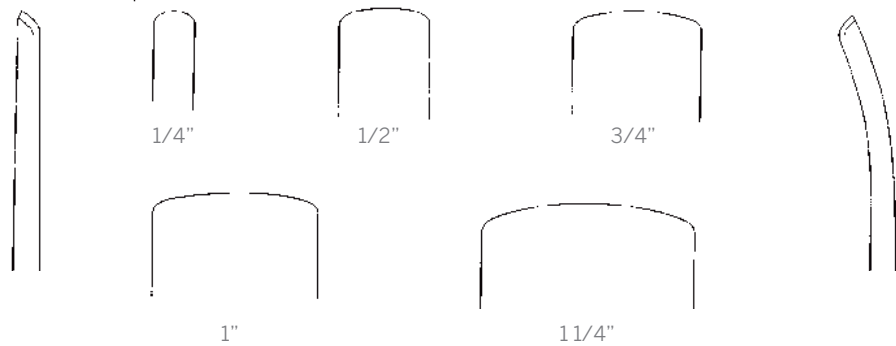

HIBBS CHISEL

9" (229mm) Straight

TWS 84-2029/93	1/4" (6mm)
TWS 84-2029/94	3/8" (10mm)
TWS 84-2029/95	1/2" (13mm)
TWS 84-2029/96	5/8" (16mm)
TWS 84-2029/97	3/4" (19mm)
TWS 84-2029/98	7/8" (22mm)
TWS 84-2029/99	1" (25mm)
TWS 84-2030/00	1 1/8" (29mm)
TWS 84-2030/01	1 1/4" (31mm)
TWS 84-2030/02	1 1/2" (38mm)

9" (229mm) Curved

TWS 84-2030/03	1/4" (6mm)
TWS 84-2030/04	3/8" (10mm)
TWS 84-2030/05	1/2" (13mm)
TWS 84-2030/06	5/8" (16mm)
TWS 84-2030/07	3/4" (19mm)
TWS 84-2030/08	7/8" (22mm)
TWS 84-2030/09	1" (25mm)
TWS 84-2030/10	1 1/8" (29mm)
TWS 84-2030/11	1 1/4" (31mm)
TWS 84-2030/12	1 1/2" (38mm)

HIBBS GOUGE