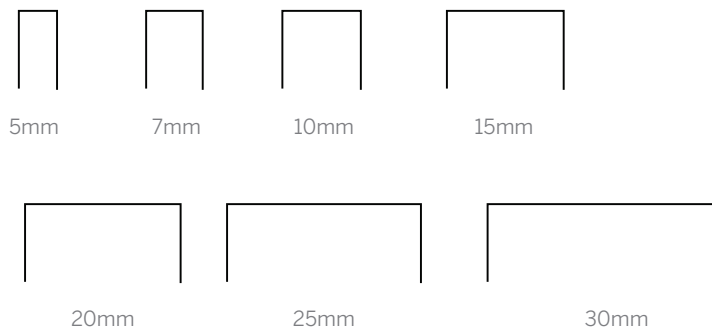

LEXER MINI CHISEL

7" (178mm)

TWS 84-2029/06	5mm
TWS 84-2029/07	7mm
TWS 84-2029/08	10mm
TWS 84-2029/09	15mm
TWS 84-2029/10	20mm
TWS 84-2029/11	25mm
TWS 84-2029/12	30mm

LEXER CHISEL

8 3/4" (222mm)

Treasure Wright (U.K.) Ltd.

128-160 City Road, London, EC1V 2NX, United Kingdom
info@twrightmedical.com