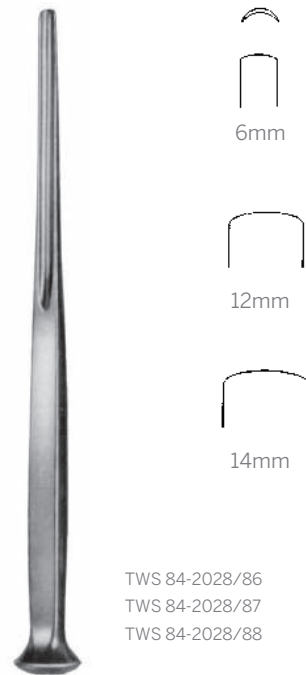

6 1/4" (159mm)
straight

- TWS 84-2028/80 straight
- TWS 84-2028/81 curved, guard right
- TWS 84-2028/82 curved, guard left

SILVER OSTEOTOME

7" (178mm)
with single guard

- TWS 84-2028/77 6mm
- TWS 84-2028/78 12mm
- TWS 84-2028/79 18mm

U.S. ARMY PATTERN OSTEOTOME

7" (178mm)

TW Surgical

OSTEOTOMES, CHISELS AND GOUGES

TWS 84-2028/83	6mm
TWS 84-2028/84	12mm
TWS 84-2028/85	14mm

U.S. ARMY PATTERN CHISEL
7" (178mm)

TWS 84-2028/86	6mm
TWS 84-2028/87	12mm
TWS 84-2028/88	14mm

U.S. ARMY PATTERN GOUGE
7" (178mm)

TWS 84-2028/89	4mm
TWS 84-2028/90	6mm
TWS 84-2028/91	8mm
TWS 84-2028/92	10mm
TWS 84-2028/93	12mm
TWS 84-2028/94	14mm

ALEXANDER CHISEL
7" (178mm)

TWS 84-2028/95	4mm
TWS 84-2028/96	6mm
TWS 84-2028/97	8mm
TWS 84-2028/98	10mm
TWS 84-2028/99	12mm
TWS 84-2029/00	14mm

ALEXANDER GOUGE
7" (178mm)

Treasure Wright (U.K.) Ltd.

128-160 City Road, London, EC1V 2NX, United Kingdom
info@twrightmedical.com

TW Surgical

TWS 84-2029/01	4mm
TWS 84-2029/02	6mm
TWS 84-2029/03	8mm
TWS 84-2029/04	10mm
TWS 84-2029/05	12mm