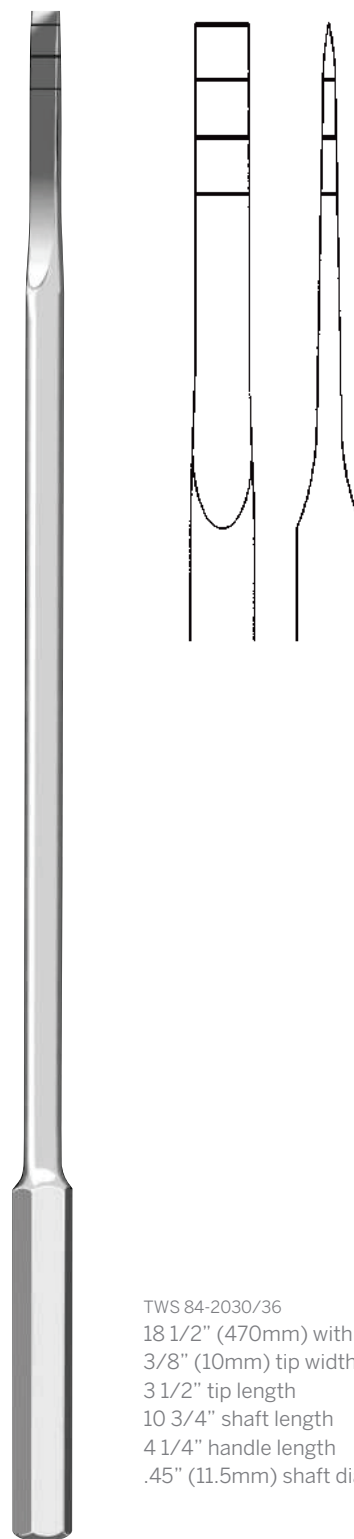

HIBBS CHISEL

9" (229mm) Straight

TWS 84-2029/93	1/4" (6mm)
TWS 84-2029/94	3/8" (10mm)
TWS 84-2029/95	1/2" (13mm)
TWS 84-2029/96	5/8" (16mm)
TWS 84-2029/97	3/4" (19mm)
TWS 84-2029/98	7/8" (22mm)
TWS 84-2029/99	1" (25mm)
TWS 84-2030/00	1 1/8" (29mm)
TWS 84-2030/01	1 1/4" (31mm)
TWS 84-2030/02	1 1/2" (38mm)

COBB OSTEOTOME

TW Surgical

OSTEOTOMES, CHISELS AND GOUGES

TWS 84-2030/30
straight
5/32" (7mm) blade width

TWS 84-2030/31
medium curve
5/32" (7mm) blade width

TWS 84-2030/33
strong curve
5/32" (7mm) blade width

TWS 84-2030/34
reverse curve
5/32" (7mm) blade width

COBB-TYPE SPINAL GOUGE

11" (280mm)

All stainless, with knurled handle

Treasure Wright (U.K.) Ltd.

128-160 City Road, London, EC1V 2NX, United Kingdom
info@twrightmedical.com

ENDOSCOPIC HIBBS GOUGE

TWS 84-2030/36
18 1/2" (470mm) with stainless steel handle
3/8" (10mm) tip width straight
3 1/2" tip length
10 3/4" shaft length
4 1/4" handle length
.45" (11.5mm) shaft diameter