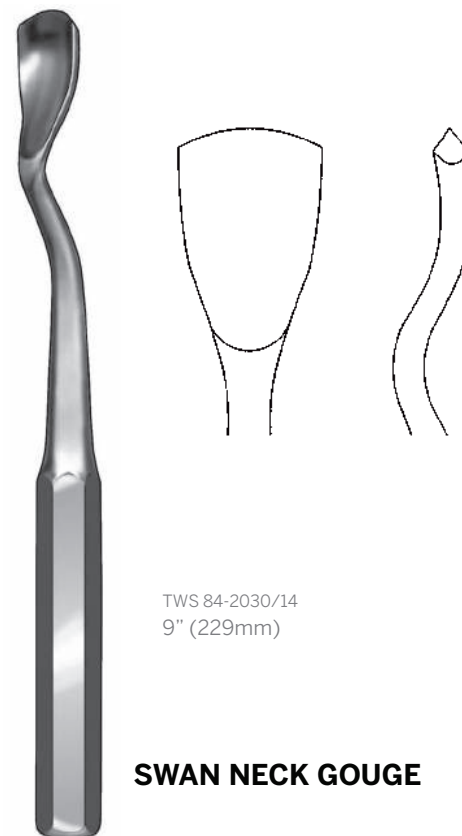

9" (229mm) Curved

TWS 84-2030/03	1/4" (6mm)
TWS 84-2030/04	3/8" (10mm)
TWS 84-2030/05	1/2" (13mm)
TWS 84-2030/06	5/8" (16mm)
TWS 84-2030/07	3/4" (19mm)
TWS 84-2030/08	7/8" (22mm)
TWS 84-2030/09	1" (25mm)
TWS 84-2030/10	1 1/8" (29mm)
TWS 84-2030/11	1 1/4" (31mm)
TWS 84-2030/12	1 1/2" (38mm)

HIBBS GOUGE

TW Surgical

OSTEOTOMES, CHISELS AND GOUGES

SHOULDER PENETRATING GOUGE

SWAN NECK GOUGE

11" (280mm) Straight

TWS 84-2030/15	1/4"	(6mm)
TWS 84-2030/16	3/8"	(10mm)
TWS 84-2030/17	1/2"	(13mm)
TWS 84-2030/18	5/8"	(16mm)
TWS 84-2030/19	3/4"	(19mm)
TWS 84-2030/20	1"	(25mm)
TWS 84-2030/21	1 1/4"	(31mm)
TWS 84-2030/22	2"	(51mm)

11" (280mm) Curved

TWS 84-2030/23	1/4"	(6mm)
TWS 84-2030/24	3/8"	(10mm)
TWS 84-2030/25	1/2"	(13mm)
TWS 84-2030/26	5/8"	(16mm)
TWS 84-2030/27	3/4"	(19mm)
TWS 84-2030/28	1"	(25mm)
TWS 84-2030/29	1 1/4"	(31mm)

COBB OSTEOTOME

TW Surgical

OSTEOTOMES, CHISELS AND GOUGES

TWS 84-2030/30
straight
5/32" (7mm) blade width

TWS 84-2030/31
medium curve
5/32" (7mm) blade width

TWS 84-2030/33
strong curve
5/32" (7mm) blade width