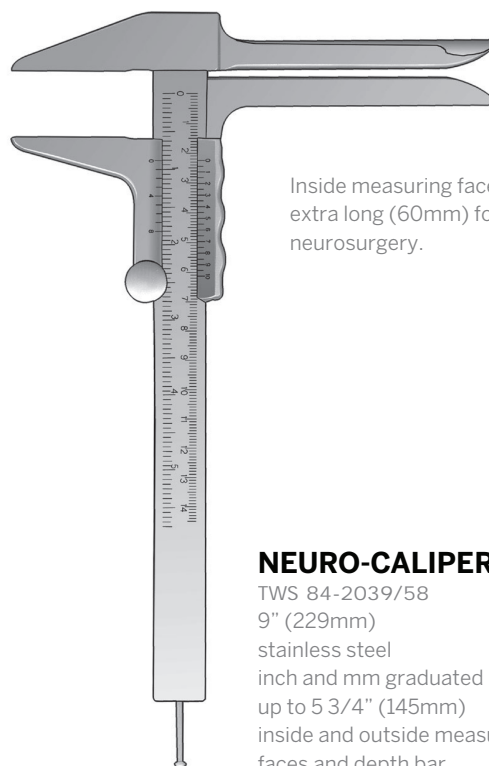

TWS 84-2039/53

11" (279mm)

up to 120mm

Treasure Wright (U.K.) Ltd.

128-160 City Road, London, EC1V 2NX, United Kingdom
info@twrightmedical.com

MEASURING DEVICES

CASTROVIEJO CALIPER

TWS 84-2039/54
3 1/2" (89mm)
graduated to 20mm
for hand surgery

CASTROVIEJO CALIPER

TWS 84-2039/55
6 1/2" (165mm)
graduated to 40mm

POLK FINGER GONIOMETER

TWS 84-2039/56
6" (152mm)
cm and inch graduated

ALUMINUM CALIPER

TWS 84-2039/57
9 1/8" (232mm)
inch and mm graduated
up to 6" (180mm)
inside and outside measuring
faces and depth bar

Inside measuring faced
extra long (60mm) for
neurosurgery.

NEURO-CALIPER

TWS 84-2039/58
9" (229mm)
stainless steel
inch and mm graduated
up to 5 3/4" (145mm)
inside and outside measuring
faces and depth bar

TW Surgical

MEASURING DEVICES

TWS 84-2039/59 6" (152mm)
TWS 84-2039/60 8" (203mm)
TWS 84-2039/61 12" (305mm)
TWS 84-2039/62" (508mm)

RULER

flexible
inch and mm graduated

Ruler for x-rays.

X-RAY SCALE

TWS 84-2039/63
50cm length
mm graduated