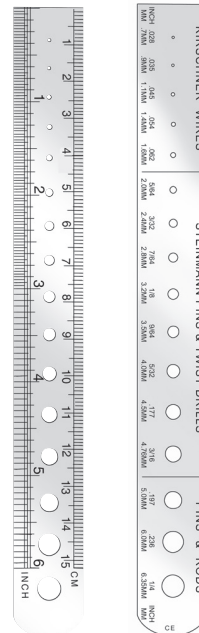

DRILL BITS

TOWNLEY CALIPER

TWS 84-2039/48

4" (102mm)

takes inside and outside measurements up to 4" (10cm)

BONE COMPASS

TWS 84-2039/49

8" (203mm)

TW Surgical

MEASURING DEVICES

TWS 84-2039/59 6" (152mm)
TWS 84-2039/60 8" (203mm)
TWS 84-2039/61 12" (305mm)
TWS 84-2039/62" (508mm)

RULER

flexible
inch and mm graduated

Ruler for x-rays.

X-RAY SCALE

TWS 84-2039/63
50cm length
mm graduated

MEASURING TAPE

TWS 84-2039/65
linen, inch and cm
graduated up to 150cm

Front

Back

Reverse side has handy gauge to measure K-Wires, Steinmann Pins, twist drills, and pins and rods.

Note:

Gauge Measures
K-Wires .028"-.062"
.7mm-1.6mm

Pins 5/64"-3/16"
2.0mm-4.76mm

Rods .197"-1/4"
5.0mm-6.35mm

K-Wire RULER & PIN GAUGE

TWS 84-2039/64
6" (152mm)
inch and mm graduated

Treasure Wright (U.K.) Ltd.

128-160 City Road, London, EC1V 2NX, United Kingdom
info@twrightmedical.com