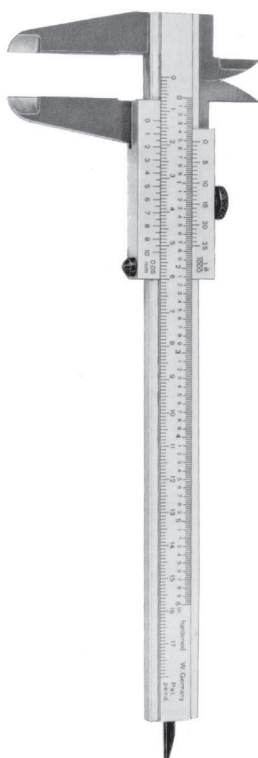

ALUMINUM CALIPER

TWS 84-2039/57
9 1/8" (232mm)
inch and mm graduated
up to 6" (180mm)
inside and outside measuring
faces and depth bar