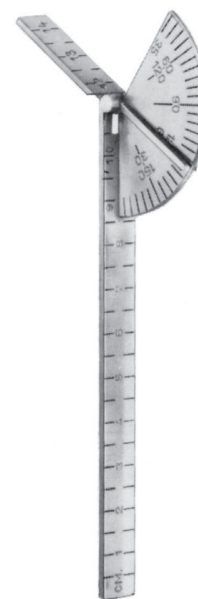

POLK FINGER GONIOMETER

TWS 84-2039/56
6" (152mm)
cm and inch graduated