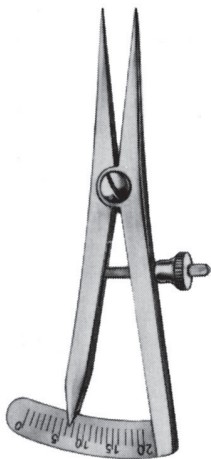

Used to determine screw length required during internal fracture fixation (mm graduated). Gauges snap apart for easy cleaning.

MINI SCREW DEPTH GAUGE

TWS 84-2039/50

4 3/4" (121mm)

up to 30mm

SMALL SCREW DEPTH GAUGE

TWS 84-2039/51

6 1/4" (159mm) up to

50mm

LARGE SCREW DEPTH GAUGE

TWS 84-2039/52

8 3/4" (222mm) up to

100mm

X-LARGE SCREW DEPTH GAUGE

TWS 84-2039/53

11" (279mm)

up to 120mm

Treasure Wright (U.K.) Ltd.

128-160 City Road, London, EC1V 2NX, United Kingdom
info@twrightmedical.com

MEASURING DEVICES

CASTROVIEJO CALIPER

TWS 84-2039/54
3 1/2" (89mm)
graduated to 20mm
for hand surgery

CASTROVIEJO CALIPER

TWS 84-2039/55
6 1/2" (165mm)
graduated to 40mm

POLK FINGER GONIOMETER

TWS 84-2039/56
6" (152mm)
cm and inch graduated

ALUMINUM CALIPER

TWS 84-2039/57
9 1/8" (232mm)
inch and mm graduated
up to 6" (180mm)
inside and outside measuring
faces and depth bar