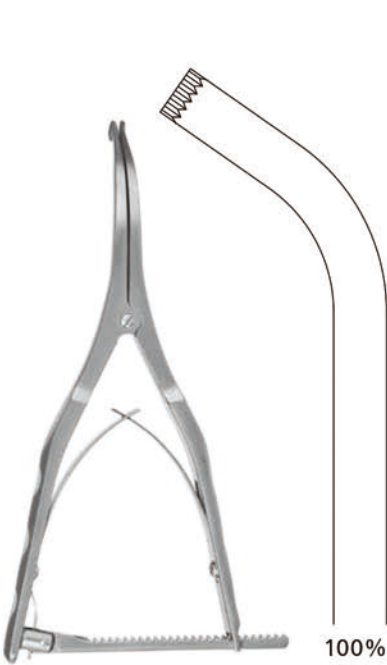

Vertebra spreader
with ring handles

TWS 2620	5mm	150mm
----------	-----	-------

Vertebra spreader
with speedlock

TWS 2621	5mm	150mm
----------	-----	-------

Vertebra spreader
with rack

TWS 2622	5mm	150mm
----------	-----	-------

Inge
lamina spreader
curved iaw. with rack

TWS 7535	7mm	180mm
	spread	34mm

Inge
lamina spreader
curved with speedlock. short iaws

TWS 7545	8mm	280mm
	spread	30mm

Inge
lamina spreader,
curved iaw. speedlock type

TWS 7543	12mm	280mm
	spread	30mm
TWS 7544	12mm	280mm
	spread	65mm