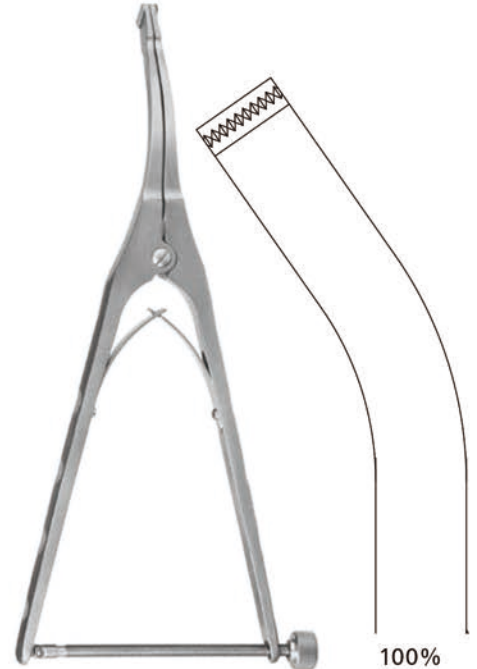

Vertebra spreader
with ring handles

TWS 2620	5mm	150mm
----------	-----	-------

Vertebra spreader
with speedlock

TWS 2621	5mm	150mm
----------	-----	-------

Vertebra spreader
with rack

TWS 2622	5mm	150mm
----------	-----	-------

Inge
lamina spreader
curved iaw. with rack

TWS 7535	7mm	180mm
	spread	34mm

Inge
lamina spreader
curved with speedlock. short iaws

TWS 7545	8mm	280mm
	spread	30mm

Inge
lamina spreader,
curved iaw. speedlock type

TWS 7543	12mm	280mm
	spread	30mm
TWS 7544	12mm	280mm
	spread	65mm