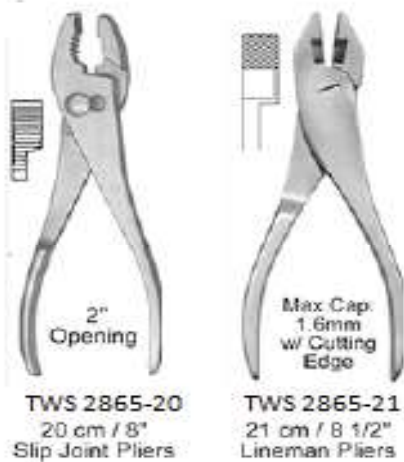

TWS 2860-20
K-Wire Pliers
A: 13 cm / 5"
B: 17.5 cm / 7"

TWS 2860-21
19 cm / 7 1/2"
Screw/Pin
Removing Pliers

TWS 2860-22
14 cm / 5 1/2"
Pin Puller
Grips Small Pins

TWS 2860-23
16 cm / 6 1/2"
Flat Nose Pliers
w/ Cutter
for Cerclage Wire

TWS 2860-24
19 cm / 7 1/2"
Narrow
Nose Pliers
Heavy Jaws
for Pulling
Wire / Pins

TWS 2860-25
17.5 cm / 7"
Long Jaw Pliers
Zinch Long Jaw
Delicate

TWS 2860-26A TWS 2860-26B TWS 2860-26C
UNIVERSAL Pliers
Serrated w/ Heavyduty Spring and Cutting Edge
Max Cutting Cap: 1.1mm

Treasure Wright (U.K.) Ltd.

128-160 City Road, London, EC1V 2NX, United Kingdom
info@twrightmedical.com

ALL TUNGSTEN CARBIDE

- A: 2mm Delicate Jaw TC
- B: 3mm Jaw TC
- C: 2mm Long Jaw TC
- D: 6mm Jaw TC

TWS 2865-22A TWS 2865-22B
TWS 2865-22C TWS 2865-22D
18 cm / 7"
Double Action Wire Extraction Plier