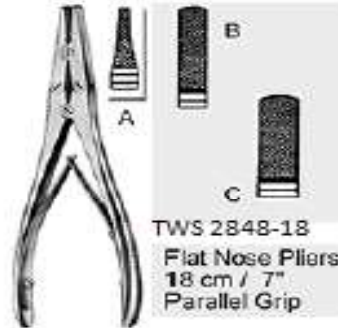

TWS 2832-22
Vise Grip 20.5 cm / 8"
Stainless Steel

TWS 2833-00 SLAP HAMMER w/ Threaded Shaft Head

TWS 2834-00 SLAP HAMMER w/ Hexa Shaft Head

TWS 2835-20 Regular Jaw Locking Plier
A: 18 cm / 7" B: 20 cm / 8"
C: 23 cm / 9"

TWS 2833-41
Vise Grip 23 cm / 9"
Locking Plier

TWS 2833-42
Vise Grip 20.5 cm / 8"
Locking Plier

TWS 2833-43
Vise Grip 18 cm / 7"
Locking Plier

TWS 2834-31
Needle Nose Locking Plier
30 cm / 12"

TWS 2834-32
Needle Nose Locking Plier
25.5 cm / 10"

TWS 2834-33
Needle Nose
Locking Plier
22 cm / 8.5"

TWS 2835-31
Needle Nose Locking Plier
A: 22 cm / 8.5"
B: 25.5 cm / 10"
C: 30 cm / 12"

Treasure Wright (U.K.) Ltd.

128-160 City Road, London, EC1V 2NX, United Kingdom
info@twrightmedical.com

TWS 2845-15
Combi-Flat Nose Pliers 15 cm / 6"
for Bending & Cutting

TWS 2846-18
Round / Flat Nose Pliers
18 cm / 7"

TWS 2847-17
Flat Nose Pliers
with crosswise groove
17 cm / 6 3/4"

TWS 2848-18
Flat Nose Pliers
18 cm / 7"
Parallel Grip