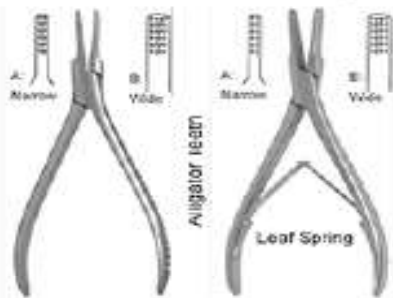

TWS 2849-14 Flat Nose Pliers
13.5 cm / 5 1/4"

with longitudinal groove
TWS 2849-15 Hackstock Flat
Nose Pliers 15cm / 6 1/4"

TWS 2847-18
Flat Nose Pliers 17.5 cm / 7"

TWS 2847-19
Flat Nose Pliers Pointed 19.5 cm / 7 3/4"

TWS 2850-16
Platypus Nail
Pulling Forceps
15.5 cm / 6 1/4"

TWS 2850-17
Platypus Nail
Pulling Forceps
15.5 cm / 6 1/4"

TWS 2850-18
Round Nose Pliers
15.5 cm / 6 1/4"

TWS 2850-19
Needle Nose Pliers
15.5 cm / 6 1/4"