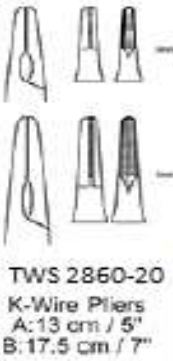

TWS 2851-18
Martin "Diamant"
16 cm / 6 1/4"

Treasure Wright (U.K.) Ltd.

128-160 City Road, London, EC1V 2NX, United Kingdom
info@twrightmedical.com

TW Surgical

TWS 2860-14
14 cm / 5 1/2"
Cirdlage Pliers / Cutter

TWS 2860-15
20 cm / 8"
Wire Bending Pliers

TWS 2860-16
15 cm / 6"
Wire Bending Pliers

TWS 2860-17
20 cm / 8"
Wire Bending Pliers
TUNGSTEN CARBIDE

TWS 2860-18
15 cm / 6"
Needle Nose Pliers

TWS 2860-19
14 cm / 5 1/2"
Flat Nose Pliers

TWS 2860-20
K-Wire Pliers
A: 13 cm / 5"
B: 17.5 cm / 7"

TWS 2860-21
19 cm / 7 1/2"
Screw/Pin
Removing Pliers

TWS 2860-22
14 cm / 5 1/2"
Pin Puller
Grips Small Pins

TWS 2860-23
16 cm / 6 1/2"
Flat Nose Pliers
w/ Cutter
for Cerclage Wire