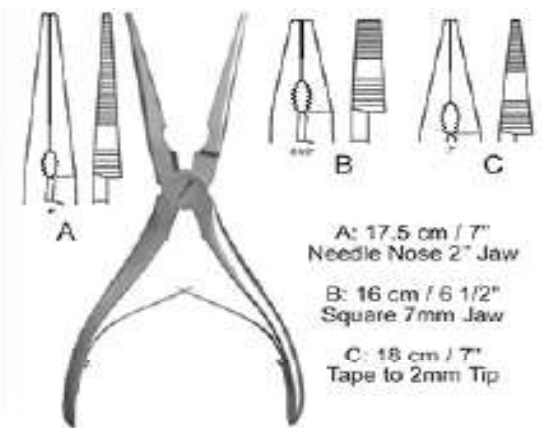

TWS 2860-20
K-Wire Pliers
A: 13 cm / 5"
B: 17.5 cm / 7"

TWS 2860-21
19 cm / 7 1/2"
Screw/Pin
Removing Pliers

TWS 2860-22
14 cm / 5 1/2"
Pin Puller
Grips Small Pins

TWS 2860-23
16 cm / 6 1/2"
Flat Nose Pliers
w/ Cutter
for Cerclage Wire

TWS 2860-24
19 cm / 7 1/2"
Narrow
Nose Pliers
Heavy Jaws
for Pulling
Wire / Pins

TWS 2860-25
17.5 cm / 7"
Long Jaw Pliers
Zinch Long Jaw
Delicate

TWS 2860-26A TWS 2860-26B TWS 2860-26C
UNIVERSAL Pliers
Serrated w/ Heavyduty Spring and Cutting Edge
Max Cutting Cap: 1.1mm