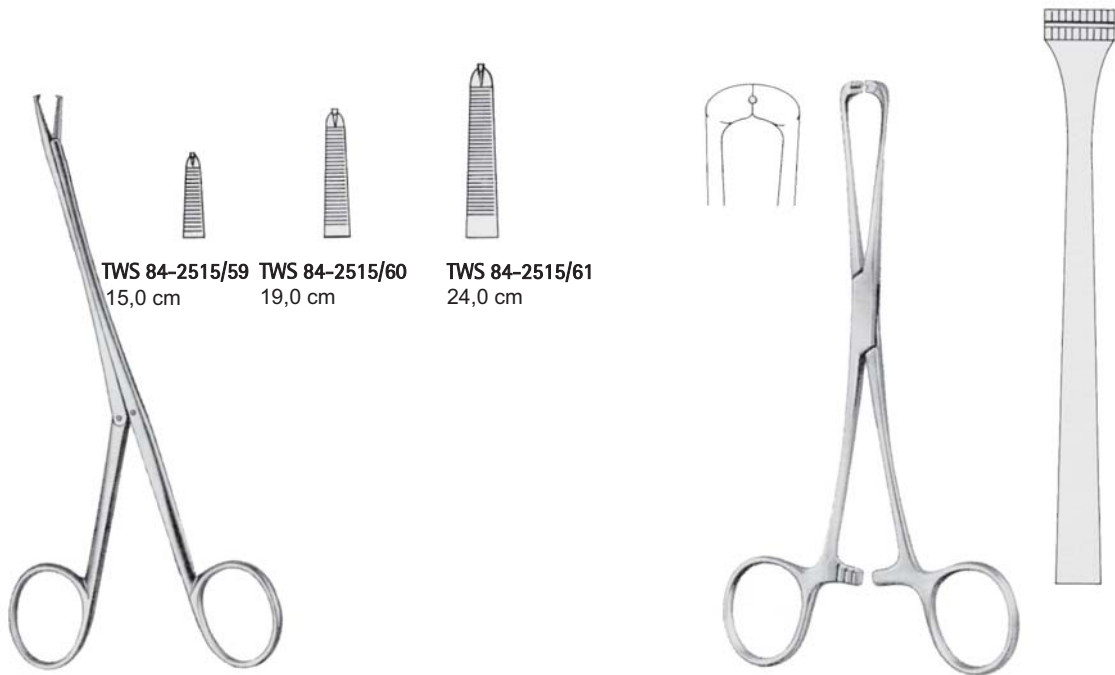

Awls and Files

TWS 84-2515/55 Perthes, 22,0 cm
TWS 84-2515/56 Perthes, 16,0 cm

TWS 84-2515/53 15,0 cm

TWS 84-2515/54 16,0 cm

TWS 84-2515/57 Putti, 30,0 cm

TWS 84-2515/58 Putti, 28,0 cm

Tendon Seizing Instruments