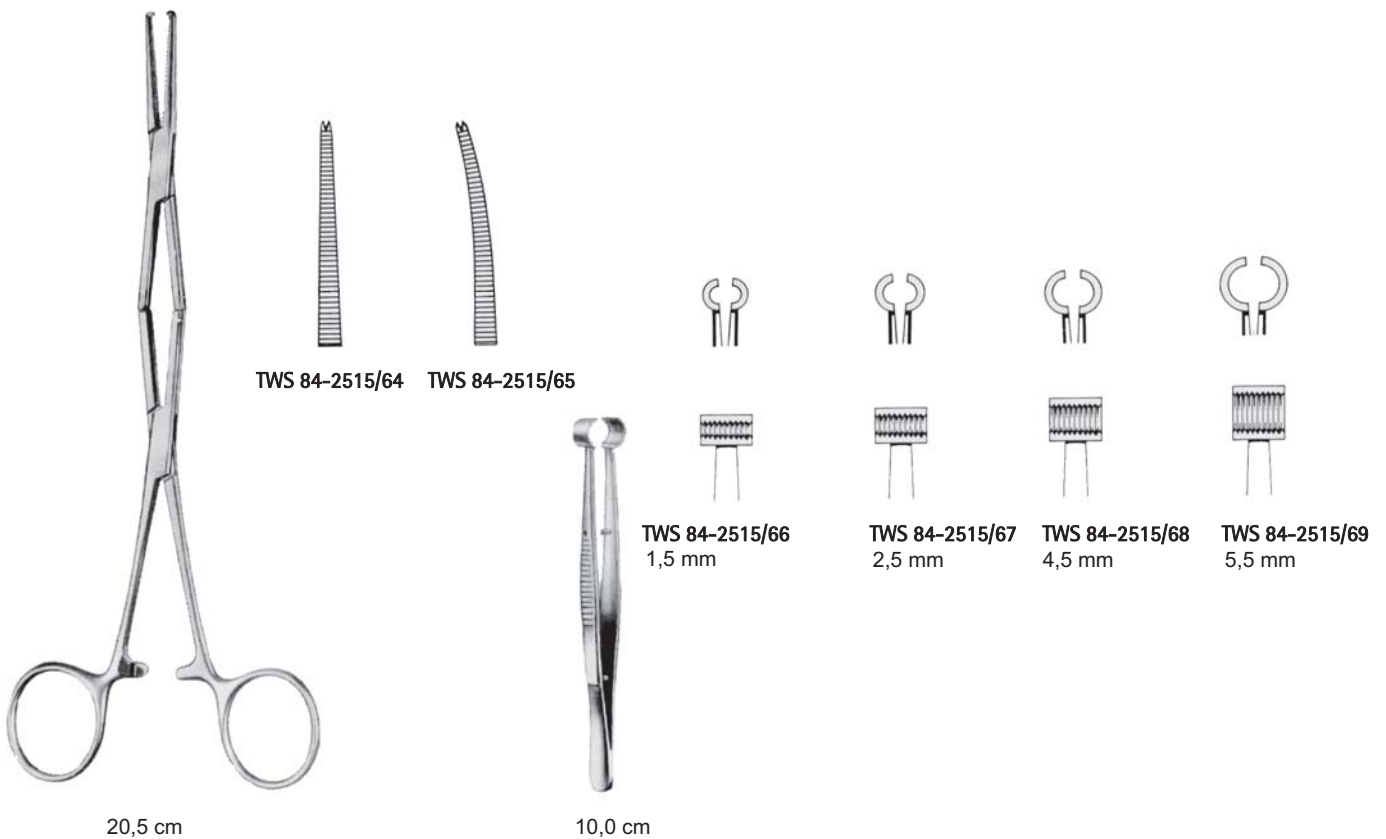

TWS 84-2515/64

TWS 84-2515/65

TWS 84-2515/66
1,5 mm

TWS 84-2515/67
2,5 mm

TWS 84-2515/68
4,5 mm

TWS 84-2515/69
5,5 mm

20,5 cm

10,0 cm