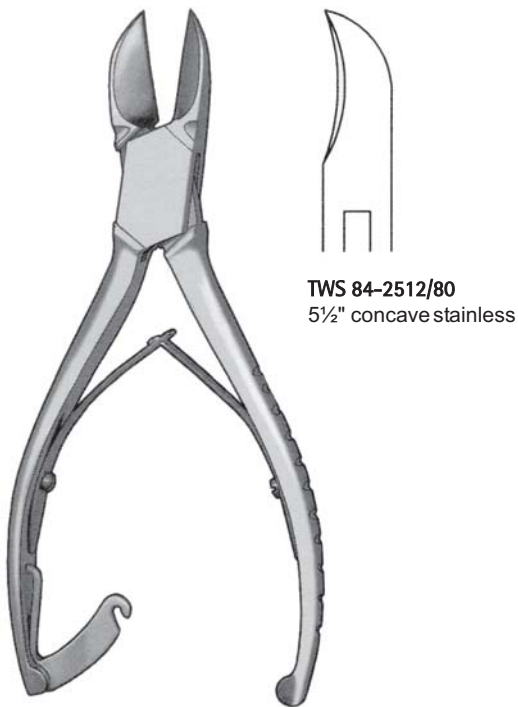

TWS 84-2512/72
5"

TWS 84-2512/73
6"

**P.I. Short jaw
Nail Splitter**
stainless

Very delicate anvil design slides easily under nails

Ingrown Nail Forceps
TWS 84-2512/74
5" anvil pattern
narrow blade stainless

Nail Splitter
TWS 84-2512/76
5½ concave,
narrow
stainless

TWS 84-2512/75
stainless, sharp end

Nail Nipper
5½, angled concave

TWS 84-2512/77
stainless, blunt end

Mycotic Nail Nipper

TWS 84-2512/78
6" stainless
double action
barrel spring

Cuticle Nipper

TWS 84-2512/79
4", 6 mm
ring handle

Nail Nipper
heavy

Nail Splitter

Lead Hands, Finger Ring Saw and Nail Instrument

TWS 84-2512/83
Child Size

TWS 84-2512/84
Adult Size

Radolf
TWS 84-2512/87
13,5 cm