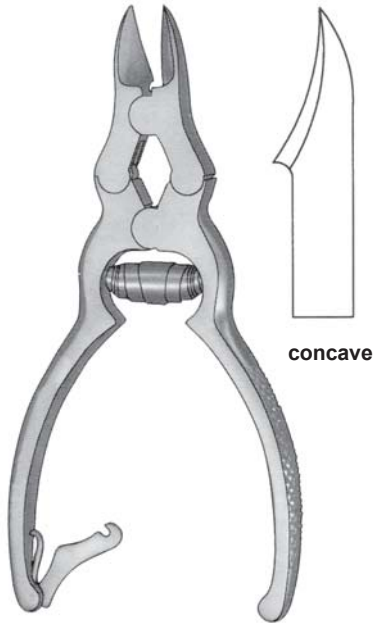

TWS 84-2512/72
5"

TWS 84-2512/73
6"

**P.I. Short jaw
Nail Splitter**
stainless

Very delicate anvil design slides easily under nails

Ingrown Nail Forceps
TWS 84-2512/74
5" anvil pattern
narrow blade stainless

Nail Splitter
TWS 84-2512/76
5½ concave,
narrow
stainless

TWS 84-2512/75
stainless, sharp end

Nail Nipper
5½, angled concave

TWS 84-2512/77
stainless, blunt end

Mycotic Nail Nipper

TWS 84-2512/78
6" stainless
double action
barrel spring

Cuticle Nipper

TWS 84-2512/79
4", 6 mm
ring handle

Nail Nipper
heavy

Nail Splitter

Lead Hands, Finger Ring Saw and Nail Instrument

TWS 84-2512/83
Child Size

TWS 84-2512/84
Adult Size

Radolf
TWS 84-2512/87
13,5 cm