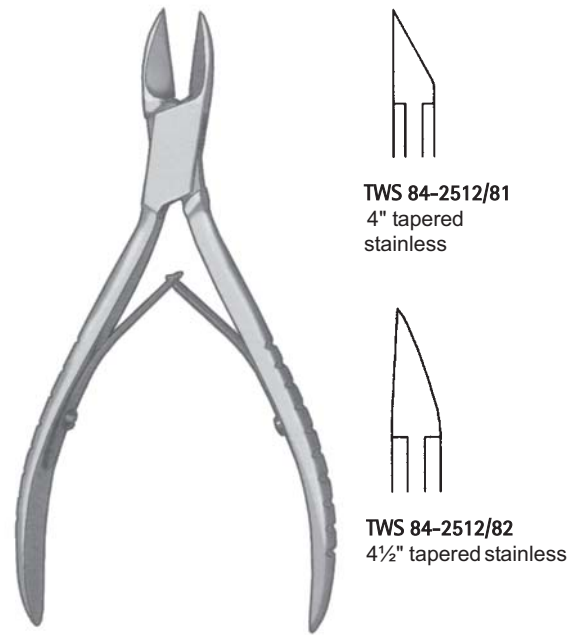

Nail Splitter
TWS 84-2512/76
5½ concave,
narrow
stainless

TWS 84-2512/75
stainless, sharp end

Nail Nipper
5½, angled concave

TWS 84-2512/77
stainless, blunt end

Mycotic Nail Nipper

TWS 84-2512/78
6" stainless
double action
barrel spring

Cuticle Nipper

TWS 84-2512/79
4", 6 mm
ring handle

Nail Nipper
heavy

Nail Splitter

Lead Hands, Finger Ring Saw and Nail Instrument

TWS 84-2512/83
Child Size

TWS 84-2512/84
Adult Size

Radolf
TWS 84-2512/87
13,5 cm