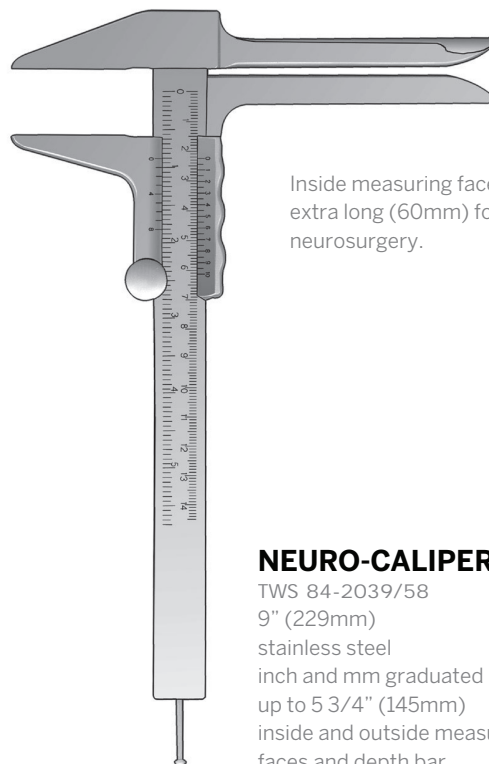

TWS 84-2039/53
11" (279mm)
up to 120mm

Treasure Wright (U.K.) Ltd.

128-160 City Road, London, EC1V 2NX, United Kingdom
info@twrightmedical.com

MEASURING DEVICES

CASTROVIEJO CALIPER

TWS 84-2039/54
3 1/2" (89mm)
graduated to 20mm
for hand surgery

CASTROVIEJO CALIPER

TWS 84-2039/55
6 1/2" (165mm)
graduated to 40mm

POLK FINGER GONIOMETER

TWS 84-2039/56
6" (152mm)
cm and inch graduated

ALUMINUM CALIPER

TWS 84-2039/57
9 1/8" (232mm)
inch and mm graduated
up to 6" (180mm)
inside and outside measuring
faces and depth bar

Inside measuring faced
extra long (60mm) for
neurosurgery.

NEURO-CALIPER

TWS 84-2039/58
9" (229mm)
stainless steel
inch and mm graduated
up to 5 3/4" (145mm)
inside and outside measuring
faces and depth bar

TW Surgical

MEASURING DEVICES

- TWS 84-2039/59 6" (152mm)
- TWS 84-2039/60 8" (203mm)
- TWS 84-2039/61 12" (305mm)
- TWS 84-2039/62" (508mm)

RULER

flexible
inch and mm graduated

Ruler for x-rays.

X-RAY SCALE