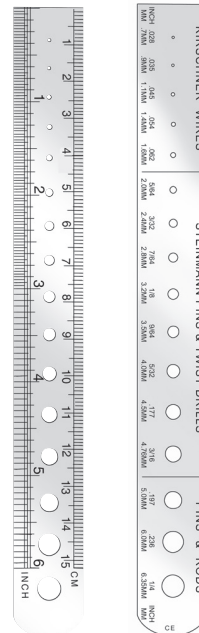

TW Surgical

MEASURING DEVICES

- TWS 84-2039/59 6" (152mm)
- TWS 84-2039/60 8" (203mm)
- TWS 84-2039/61 12" (305mm)
- TWS 84-2039/62" (508mm)

RULER

flexible
inch and mm graduated

Ruler for x-rays.

X-RAY SCALE

TWS 84-2039/63
50cm length
mm graduated

MEASURING TAPE

TWS 84-2039/65
linen, inch and cm
graduated up to 150cm

Front

Back

Reverse side has handy gauge to measure K-Wires, Steinmann Pins, twist drills, and pins and rods.

Note:

Gauge Measures
K-Wires .028"-.062"
.7mm-1.6mm

Pins 5/64"-3/16"
2.0mm-4.76mm

Rods .197"-1/4"
5.0mm-6.35mm

K-Wire RULER & PIN GAUGE

TWS 84-2039/64
6" (152mm)
inch and mm graduated

Treasure Wright (U.K.) Ltd.

128-160 City Road, London, EC1V 2NX, United Kingdom
info@twrightmedical.com

EASY CLEAN DEPTH GAUGE

	Screw Size	Hook Probe	Measuring Range
TWS 84-2039/66	1.2-1.5mm	0.8mm	0-30mm
TWS 84-2039/67	2.0-2.4mm	1.2mm	0-30mm
TWS 84-2039/68	2.0-2.4mm	1.2mm	0-50mm
TWS 84-2039/69	2.7mm	1.7mm	0-50mm
TWS 84-2039/70	3.5-4.0mm	2.2mm	0-50mm
TWS 84-2039/71	3.5-4.0mm	2.2mm	0-80mm