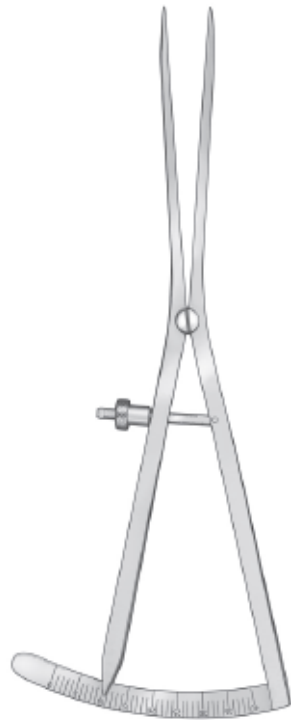

TW
Surgical

MEASURING DEVICES

**UK
CA** **CE**

TW Surgical

Treasure Wright (U.K.) Ltd.

www.twrightmedical.com

info@twrightmedical.com