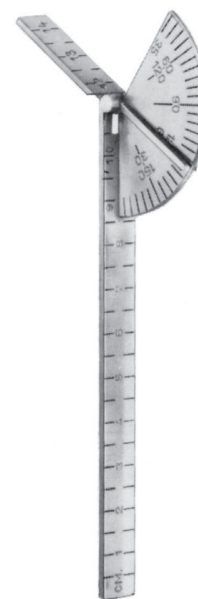

DRILL BITS

TOWNLEY CALIPER

TWS 84-2039/48
4" (102mm)
takes inside and outside measurements up to 4" (10cm)

BONE COMPASS

TWS 84-2039/49
8" (203mm)

Used to determine screw length required during internal fracture fixation (mm graduated). Gauges snap apart for easy cleaning.

MINI SCREW DEPTH GAUGE

TWS 84-2039/50
4 3/4" (121mm)
up to 30mm

SMALL SCREW DEPTH GAUGE

TWS 84-2039/51
6 1/4" (159mm) up to 50mm

LARGE SCREW DEPTH GAUGE

TWS 84-2039/52
8 3/4" (222mm) up to 100mm

X-LARGE SCREW DEPTH GAUGE

TWS 84-2039/53
11" (279mm)
up to 120mm

Treasure Wright (U.K.) Ltd.

128-160 City Road, London, EC1V 2NX, United Kingdom
info@twrightmedical.com

MEASURING DEVICES

CASTROVIEJO CALIPER

TWS 84-2039/54
3 1/2" (89mm)
graduated to 20mm
for hand surgery

CASTROVIEJO CALIPER

TWS 84-2039/55
6 1/2" (165mm)
graduated to 40mm

POLK FINGER GONIOMETER

TWS 84-2039/56
6" (152mm)
cm and inch graduated

ALUMINUM CALIPER

TWS 84-2039/57
9 1/8" (232mm)
inch and mm graduated
up to 6" (180mm)
inside and outside measuring
faces and depth bar