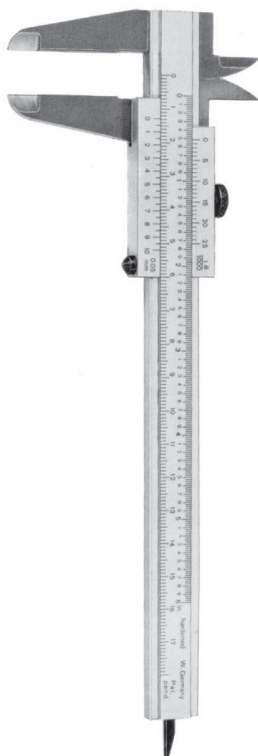

DRILL BITS

TOWNLEY CALIPER

TWS 84-2039/48
4" (102mm)
takes inside and outside measurements up to 4" (10cm)

BONE COMPASS

TWS 84-2039/49
8" (203mm)

Used to determine screw length required during internal fracture fixation (mm graduated). Gauges snap apart for easy cleaning.

MINI SCREW DEPTH GAUGE

TWS 84-2039/50
4 3/4" (121mm)
up to 30mm

SMALL SCREW DEPTH GAUGE

TWS 84-2039/51
6 1/4" (159mm) up to 50mm

LARGE SCREW DEPTH GAUGE

TWS 84-2039/52
8 3/4" (222mm) up to 100mm

X-LARGE SCREW DEPTH GAUGE

TWS 84-2039/53
11" (279mm)
up to 120mm

Treasure Wright (U.K.) Ltd.

128-160 City Road, London, EC1V 2NX, United Kingdom
info@twrightmedical.com

MEASURING DEVICES

CASTROVIEJO CALIPER

TWS 84-2039/54
3 1/2" (89mm)
graduated to 20mm
for hand surgery

CASTROVIEJO CALIPER

TWS 84-2039/55
6 1/2" (165mm)
graduated to 40mm

POLK FINGER GONIOMETER

TWS 84-2039/56
6" (152mm)
cm and inch graduated

ALUMINUM CALIPER

TWS 84-2039/57
9 1/8" (232mm)
inch and mm graduated
up to 6" (180mm)
inside and outside measuring
faces and depth bar