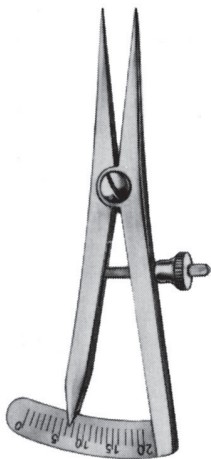

DRILL BITS

TOWNLEY CALIPER

TWS 84-2039/48
4" (102mm)
takes inside and outside measurements up to 4" (10cm)

BONE COMPASS

TWS 84-2039/49
8" (203mm)

Used to determine screw length required during internal fracture fixation (mm graduated). Gauges snap apart for easy cleaning.

MINI SCREW DEPTH GAUGE

TWS 84-2039/50
4 3/4" (121mm)
up to 30mm

SMALL SCREW DEPTH GAUGE

TWS 84-2039/51
6 1/4" (159mm) up to 50mm

LARGE SCREW DEPTH GAUGE

TWS 84-2039/52
8 3/4" (222mm) up to 100mm

X-LARGE SCREW DEPTH GAUGE

TWS 84-2039/53
11" (279mm)
up to 120mm

Treasure Wright (U.K.) Ltd.

128-160 City Road, London, EC1V 2NX, United Kingdom
info@twrightmedical.com

MEASURING DEVICES

CASTROVIEJO CALIPER

TWS 84-2039/54
3 1/2" (89mm)
graduated to 20mm
for hand surgery

CASTROVIEJO CALIPER

TWS 84-2039/55
6 1/2" (165mm)
graduated to 40mm

POLK FINGER GONIOMETER

TWS 84-2039/56
6" (152mm)
cm and inch graduated

ALUMINUM CALIPER

TWS 84-2039/57
9 1/8" (232mm)
inch and mm graduated
up to 6" (180mm)
inside and outside measuring
faces and depth bar