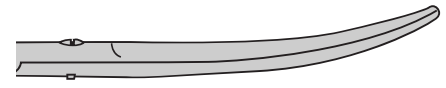

### MAYO-STILLE

TWS 240436 Mayo-Stille, straight, 15cm 6 in.

TWS 240437 Mayo-Stille, curved, 15cm 6 in.

TWS 240438 Mayo-Stille, straight, 17cm 6¾ in.

TWS 240439 Mayo-Stille, curved, 17cm 6¾ in.

TWS 240440 Mayo-Stille, straight, 19cm 7½ in.

### MAYO-HARRINGTON

TWS 240414 Mayo-Harrington, straight, 23cm 9 in.

TWS 240415 Mayo-Harrington, curved, 23cm 9 in.

TWS 240416 Mayo-Harrington, straight, 28cm 11 in.

TWS 240417 Mayo-Harrington, curved, 28cm 11 in.