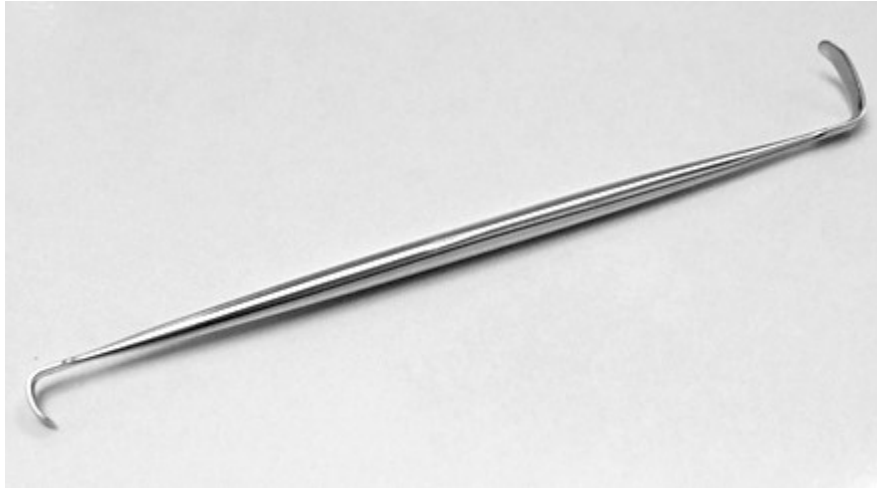

## Hand and Foot Instruments –Kleinert-Ragnell Retractor

TWS 35-6140/0310	<p>Kleinert Ragnell Double End Retractor          140 mm Long, Oval Handle, Smooth Curved Blades          One End: 3 mm Wide and 10 mm Reach, Round Blades          One End: 2 mm Wide blade and 5 mm Reach, Round Blades          Stainless Steel</p>
TWS 35-6140/0515	<p>Kleinert Ragnell Double End Retractor          140 mm Long, Oval Handle, Smooth Curved Blades          One End: 5 mm Wide and 15 mm Reach, Round Blades          One End: 3 mm Wide blade and 8 mm Reach, Round Blades          Stainless Steel</p>
TWS 35-6140/0820	<p>Kleinert Ragnell Double End Retractor          140 mm Long, Oval Handle, Smooth Curved Blades          One End: 8 mm Wide and 20 mm Reach, Round Blades          One End: 5 mm Wide blade and 11 mm Reach, Round Blades          Stainless Steel</p>